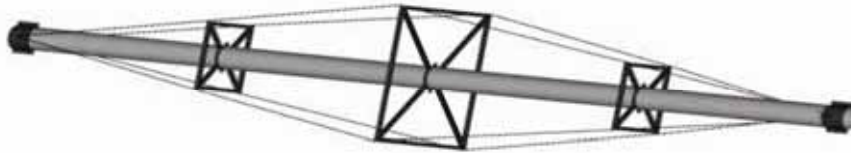

SPOUT TRUSS KITS

GALVANIZED ROUND SPOUT TRUSS KITS

SPOUT KIT SIZE	40ft. KIT	60ft. KIT	80ft. KIT	100ft. KIT
6" W/ CABLE	★	★	★	★
6" W/O CABLE	★	★	★	★
8" W/ CABLE	★	★	★	★
8" W/O CABLE	★	★	★	★
10" W/ CABLE	★	★	★	★
10" W/O CABLE	★	★	★	★
12" W/ CABLE	★	★	★	★
12" W/O CABLE	★	★	★	★
14" W/ CABLE	★	★	★	★
14" W/O CABLE	★	★	★	★

Kits come complete with star assemblies, end anchors, 3/8" cable clamps, 3/8" cable (7 x 19), and 5/8" x 9" turnbuckles.

GALVANIZED END ANCHORS

6"	★
8"	★
10"	★
12"	★
14"	★

Price per spout end.

GALVANIZED STAR ASSEMBLIES

PIPE SIZE	24"	48"	66"
6", 8" & 10"	★	★	★
12" & 14"	★	★	★

GALVANIZED SQUARE SPOUT TRUSS KITS

SPOUT KIT SIZE	40ft. KIT	60ft. KIT	80ft. KIT	100ft. KIT
6" W/ CABLE	★	★	★	★
6" W/O CABLE	★	★	★	★
8" W/ CABLE	★	★	★	★
8" W/O CABLE	★	★	★	★
10" W/ CABLE	★	★	★	★
10" W/O CABLE	★	★	★	★
12" W/ CABLE	★	★	★	★
12" W/O CABLE	★	★	★	★
14" W/ CABLE	★	★	★	★
14" W/O CABLE	★	★	★	★

Kits come complete with star assemblies, end anchors, 3/8" cable clamps, 3/8" cable (7 x 19), and 5/8" x 9" turnbuckles