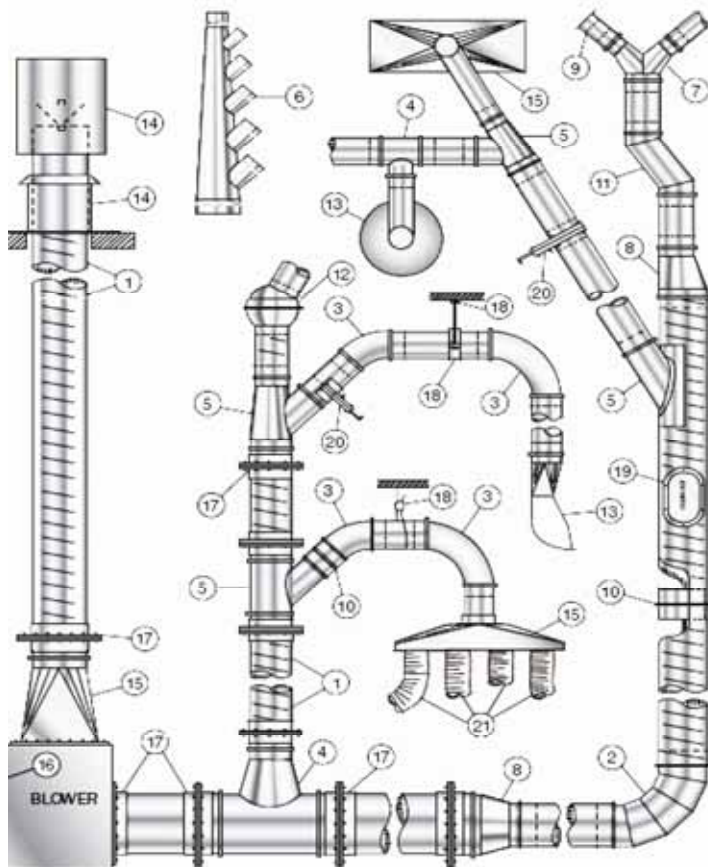

DUST CONTROL

GALVANIZED SPIRAL SEAM PIPE

GALVANIZED PIPE COUPLINGS

GALVANIZED ELBOWS (r = 1½D)

SIZE	GAUGE	\$/FT
4"	24	★
5"	24	★
6"	24	★
7"	24	★
8"	24	★
9"	24	★
10"	24	★
11"	24	★
12"	24	★
13"	24	★
14"	24	★
15"	24	★
16"	24	★
17"	24	★
18"	24	★
20"	24	★
22"	24	★
24"	22	★
26"	22	★
28"	22	★

SIZE	GAUGE	PRICE
4"	24	★
5"	24	★
6"	24	★
7"	24	★
8"	24	★
9"	24	★
10"	24	★
11"	24	★
12"	24	★
13"	24	★
14"	24	★
15"	24	★
16"	24	★
17"	24	★
18"	22	★
20"	22	★
22"	22	★
24"	22	★
26"	22	★
28"	22	★

SIZE	GAUGE	90°	45°
4"	20	★	★
5"	20	★	★
6"	20	★	★
7"	20	★	★
8"	20	★	★
9"	20	★	★
10"	20	★	★
11"	20	★	★
12"	20	★	★
13"	20	★	★
14"	20	★	★
15"	20	★	★
16"	20	★	★
17"	20	★	★
18"	20	★	★
20"	20	★	★
22"	20	★	★
24"	20	★	★
26"	20	★	★
28"	20	★	★

Spiral Seam Pipe	1
Gored Elbows	2
Die Formed Elbows	3
Tees	4
Laterals	5
Manifolds	6
Pant Wyes	7
Reducers	8
Plugs	9
Couplings	10
Offsets	11
Ball Joints	12
Pick-up Hoods	13
Weather Hoods	14
Transitions	15
Rectangular Duct	16
Flanged Connections	17
Hanger Accessories	18
Clean Out & Access Doors	19
Blast Gates	20
Flexible Hose & Accessories	21